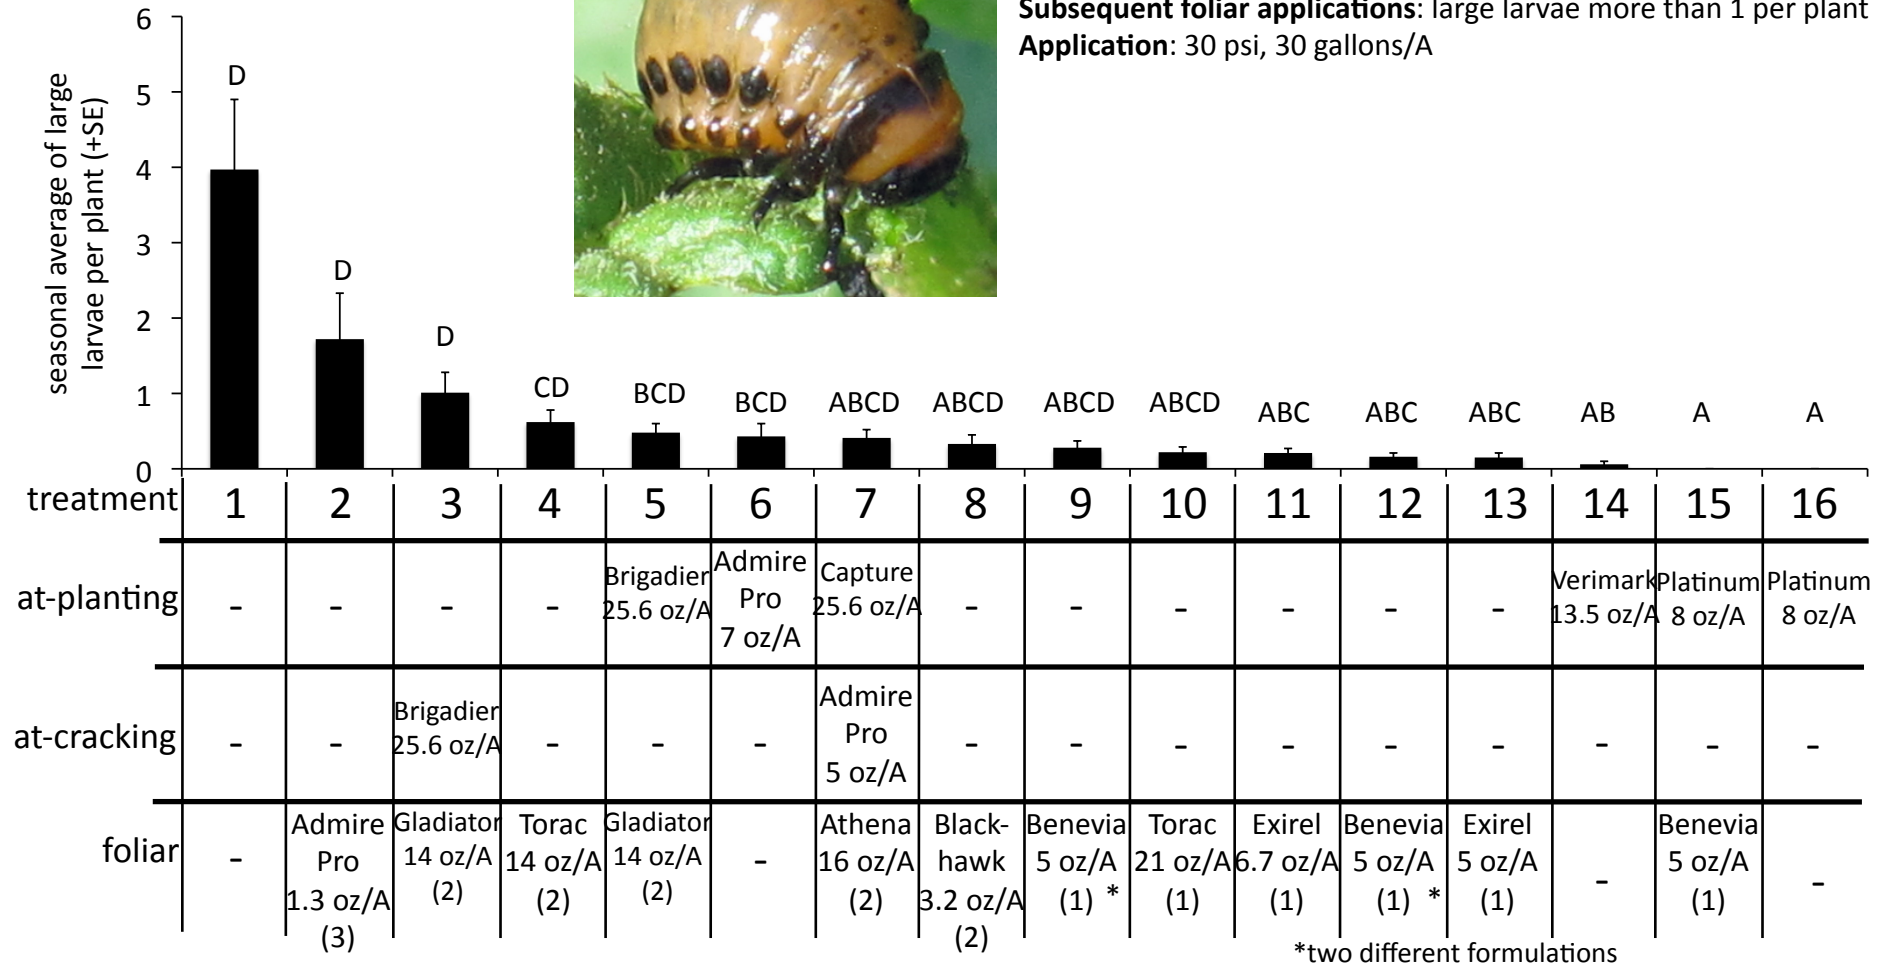

Overwintering generation Colorado potato beetle insecticide trial

Potato planting: May 23, 2013

First foliar application (50% egg hatch): June 28, 2013

Subsequent foliar applications: large larvae more than 1 per plant

Application: 30 psi, 30 gallons/A

Note: Numbers in parentheses are the number of foliar applications needed to keep first generation CPB below threshold.

Bars with the same letters are not statistically different from each other.